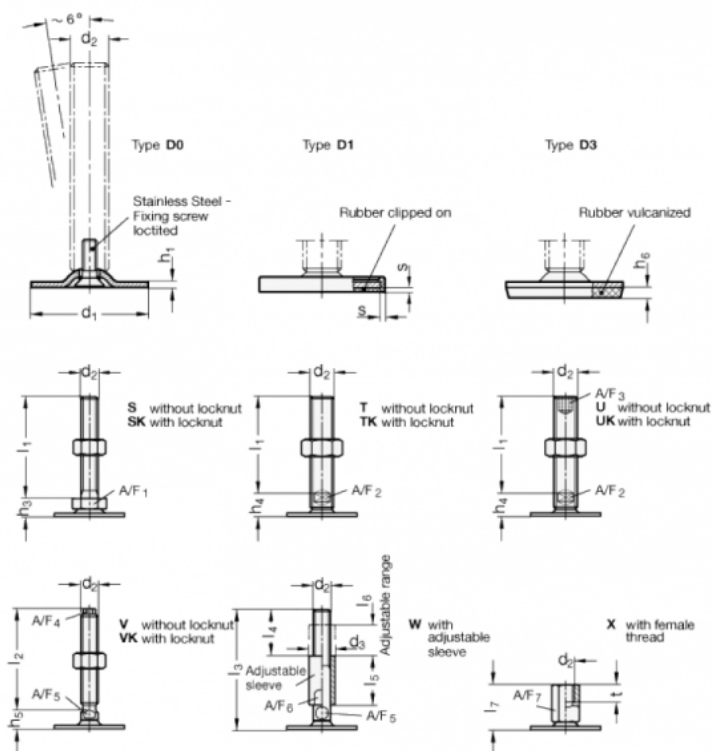

Data Sheet

Article number: 204140M1675D1UK

Description: E+G levelling foot
GN 41-40-M16-75-D1-UK

Note: UK With nut, Hexagon socket at the top, Wrench flat at the bottom

Measures

| | |
|-----------|---------|
| A/F2 = 12 | s = 1.5 |
| A/F3 = 8 | |
| d1 = 40 | |
| d2 = M16 | |
| h1 = 2 | |
| h4 = 17 | |
| h6 = | |
| l1 = 75 | |